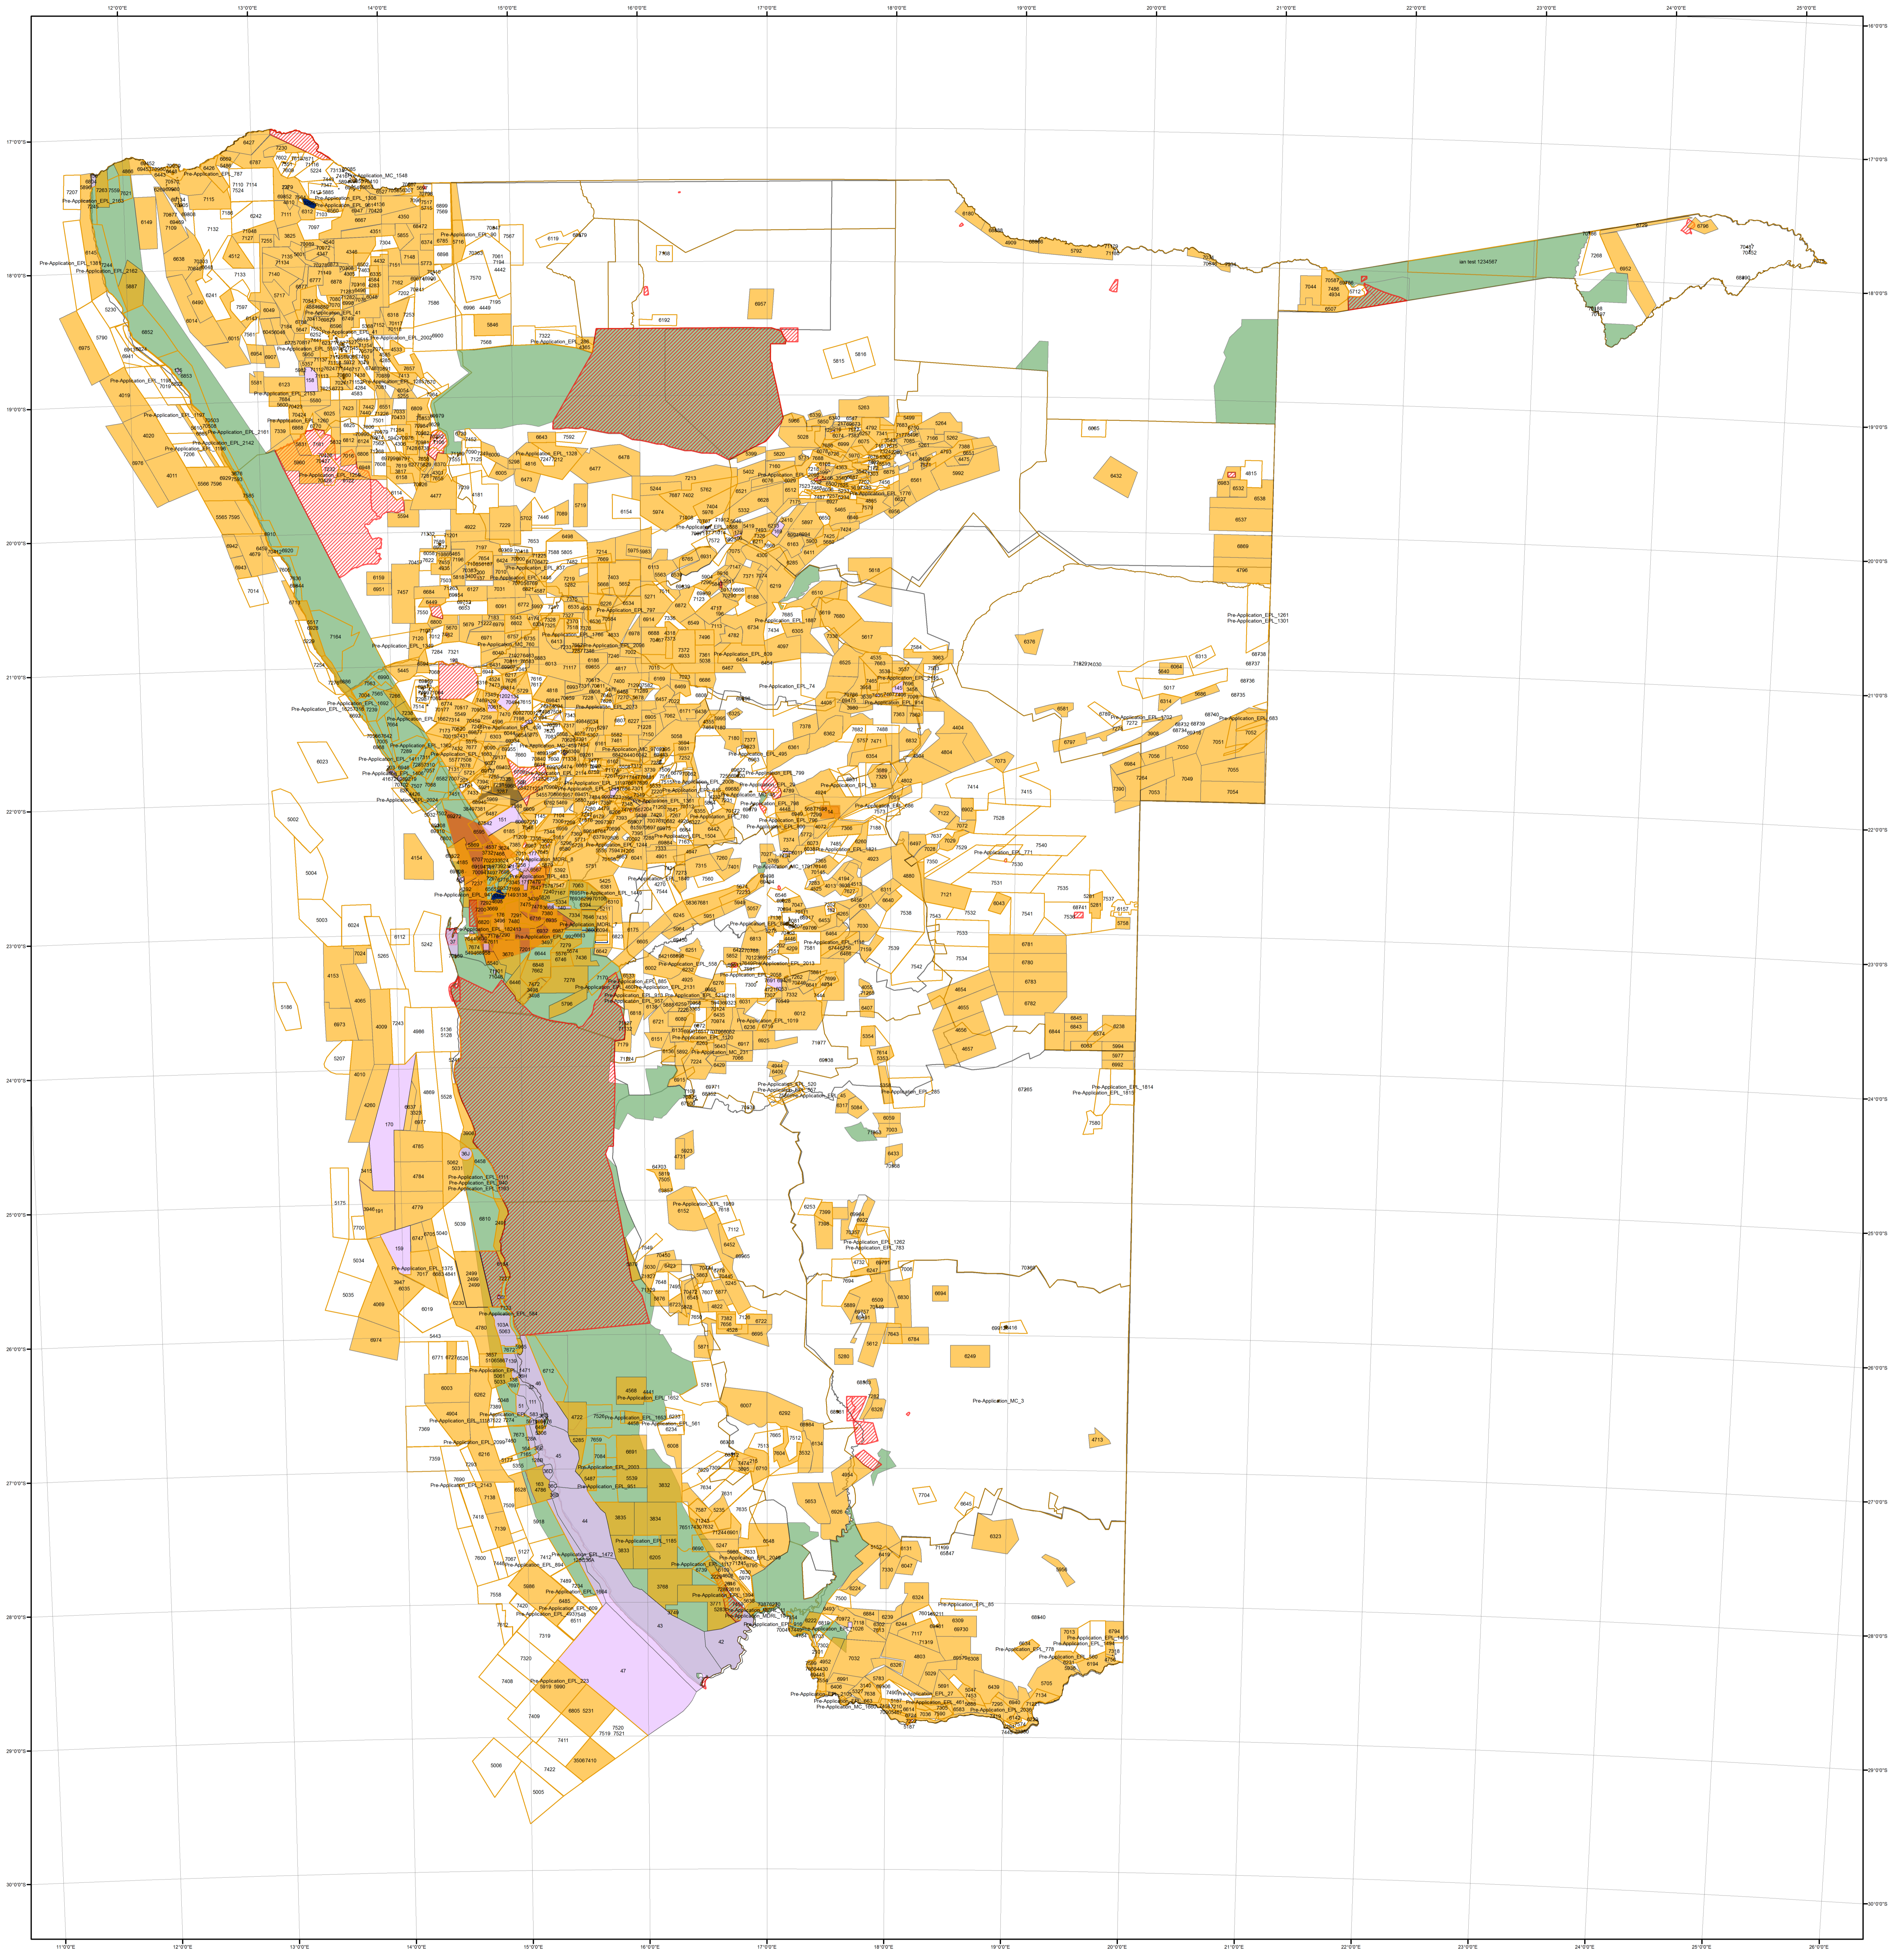

Current Namibian Licences (Ministry of Mines and Energy)

Date: 11/06/2019

Legend

	EPL - Application		ERL - Application		Withdrawn Area
	EPL - Active		ERL - Active		Environmentally Sensitive Areas
	ML - Application		RL - Application		District
	ML - Active		RL - Active		Region
	MC - Application		MDRL - Application		Division
	MC - Active		MDRL - Active		

1:2,000,000

Projection: Albers Conic Equal Area
Spheroid: Bessel 1841
Central Meridian: 17 Deg. E
Grid: Geographic Coordinates (Degrees)